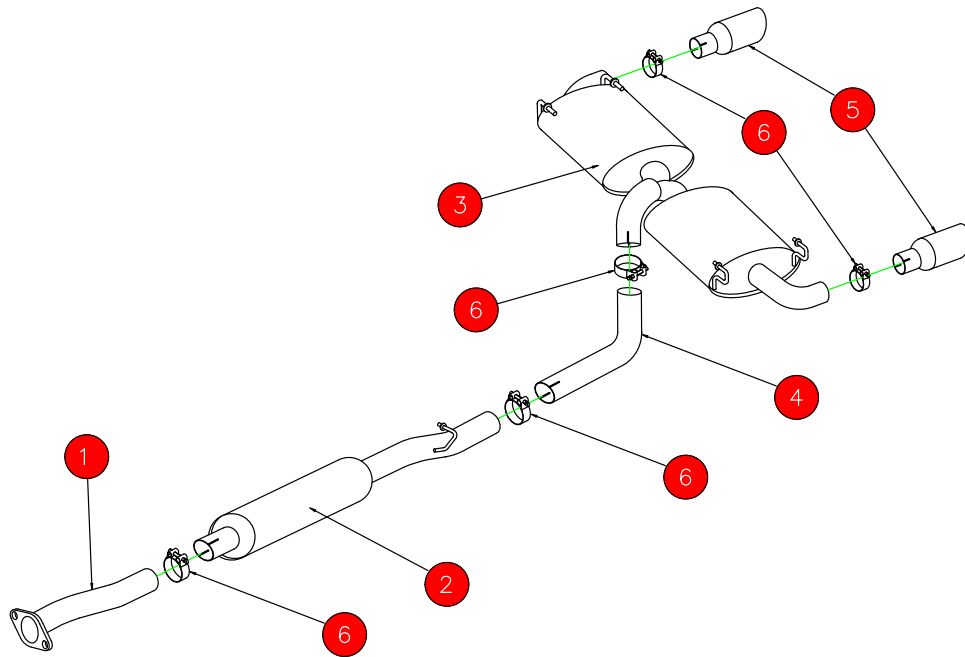

CAR	Subaru BRZ 2.0L / Toyota GT86 / GR86	PART NO.	SSU010C
YEAR	12-23	FIT KITS	389FK
NOTES	Where not supplied use original fittings	FEATURES	Pipe Diameter:- 63.5mm/2.5"

NO.	PART NO.	DESCRIPTION	QTY
1	219SU	Centre Section Front Pipe	1
2	213SU	Centre Section Resonated	1
3	214SU	Rear Silencer	1
4	232SU	Rear Link Pipe	1
5	Z023.10055	Ceramic Black Trim	2
Fit Kit			
6	Z016.10064	65mm H/D Clamps	5

DATE	07/06/2023
ISSUE	04
AUTHORISED	S Shipley

NOTE: ENSURE SCORPION SYSTEM IS CLEAR OF MOVING PARTS AND ALL ORIGINAL FUNCTIONS WORK CORRECTLY.

Checked By \_\_\_\_\_